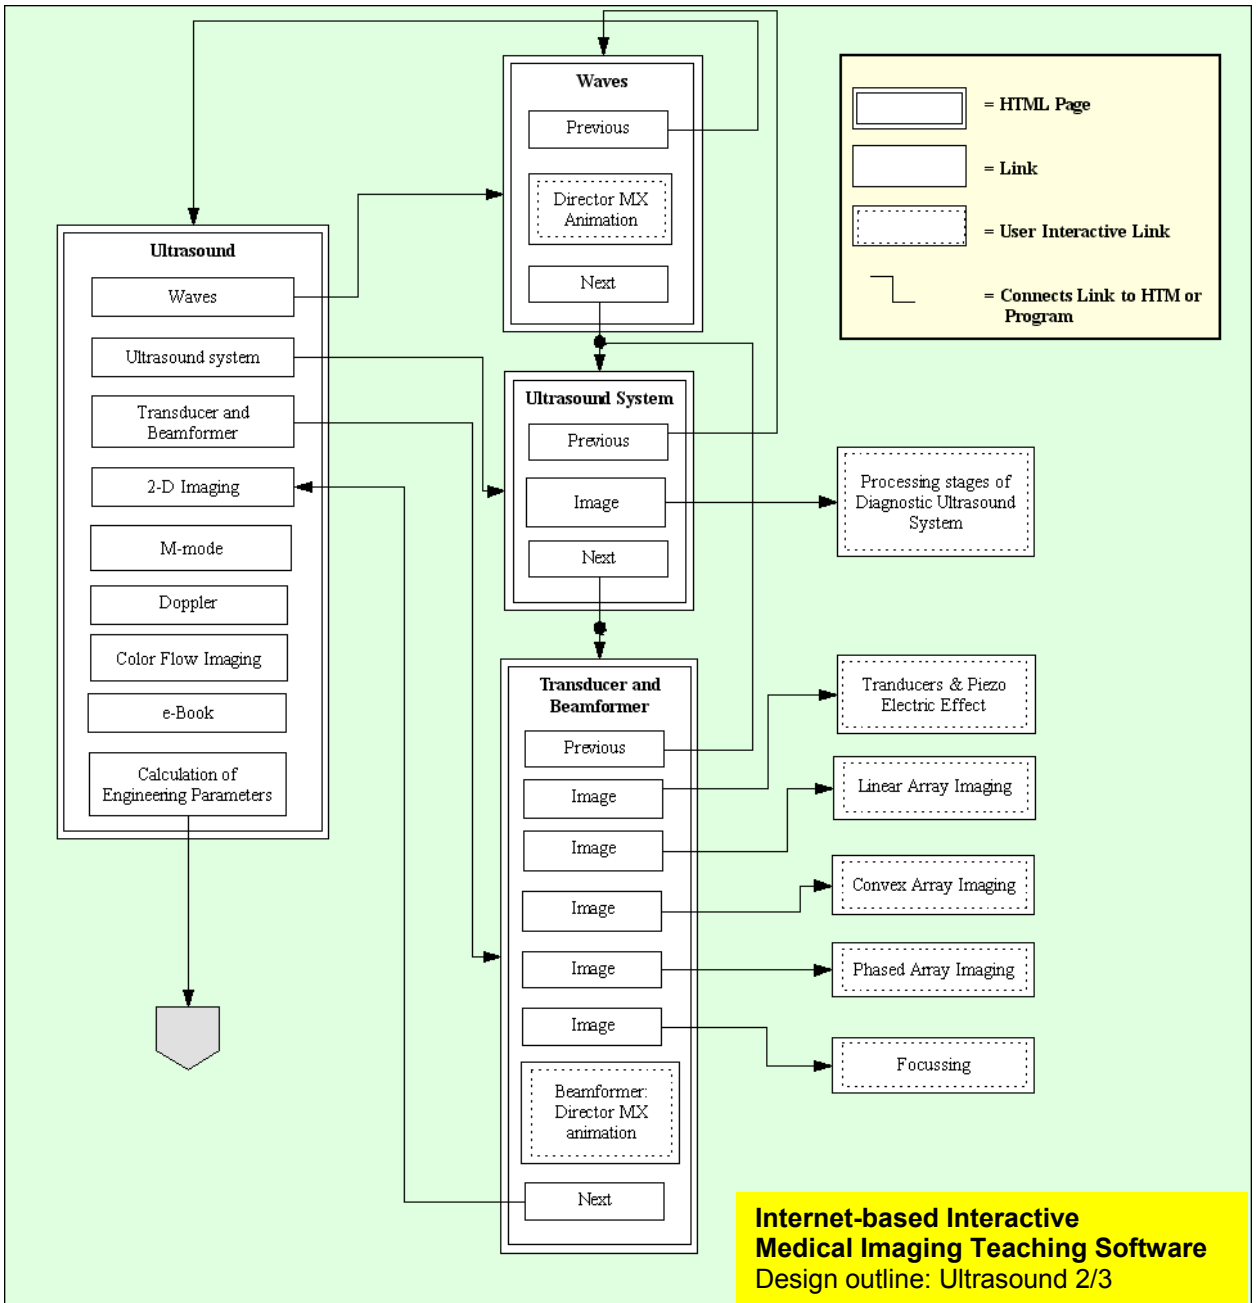

Simulation Design Flowchart

**Internet-based Interactive
Medical Imaging Teaching Software**
Design outline: X-ray 2/2

MRI Computation Flowchart

**Internet-based
Interactive
Medical Imaging
Teaching Software**
Design outline: PET 1/1

Internet-based Interactive Medical Imaging Teaching Software
 Design outline: Ultrasound 3/3