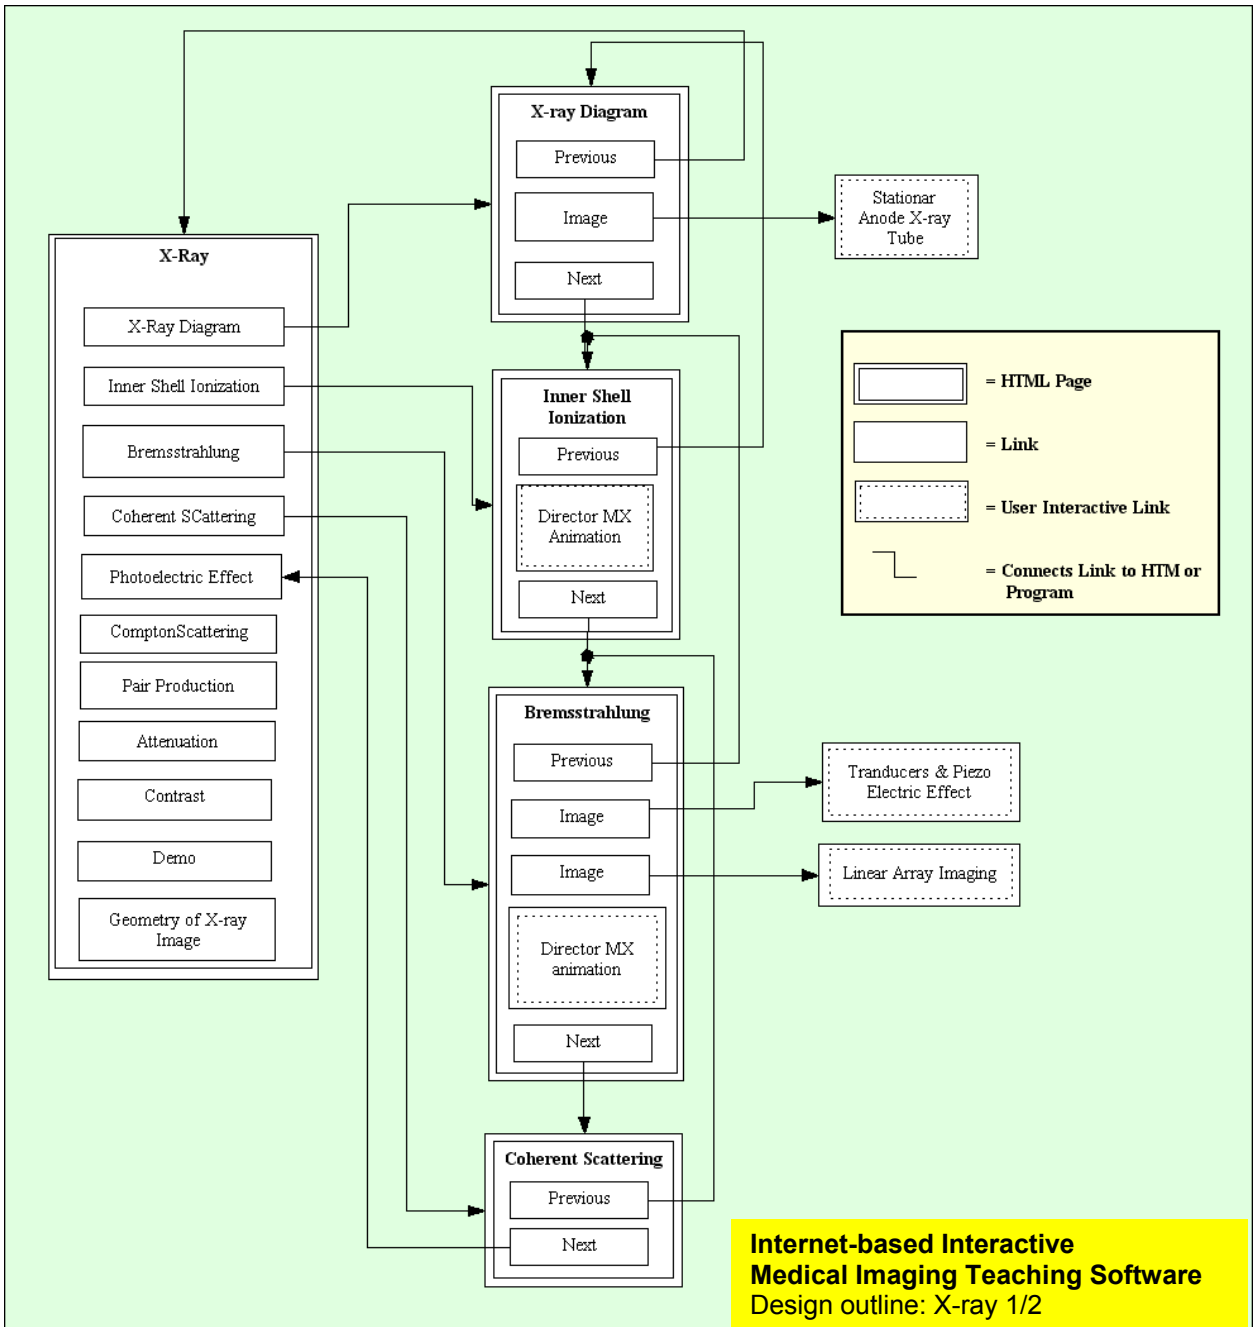

Simulation Design Flowchart

**Internet-based Interactive
Medical Imaging Teaching Software**
Design outline: X-ray 2/2

MRI Computation Flowchart

**Internet-based
Interactive
Medical Imaging
Teaching Software**
Design outline: PET 1/1

Internet-based Interactive Medical Imaging Teaching Software
 Design outline: Ultrasound 3/3