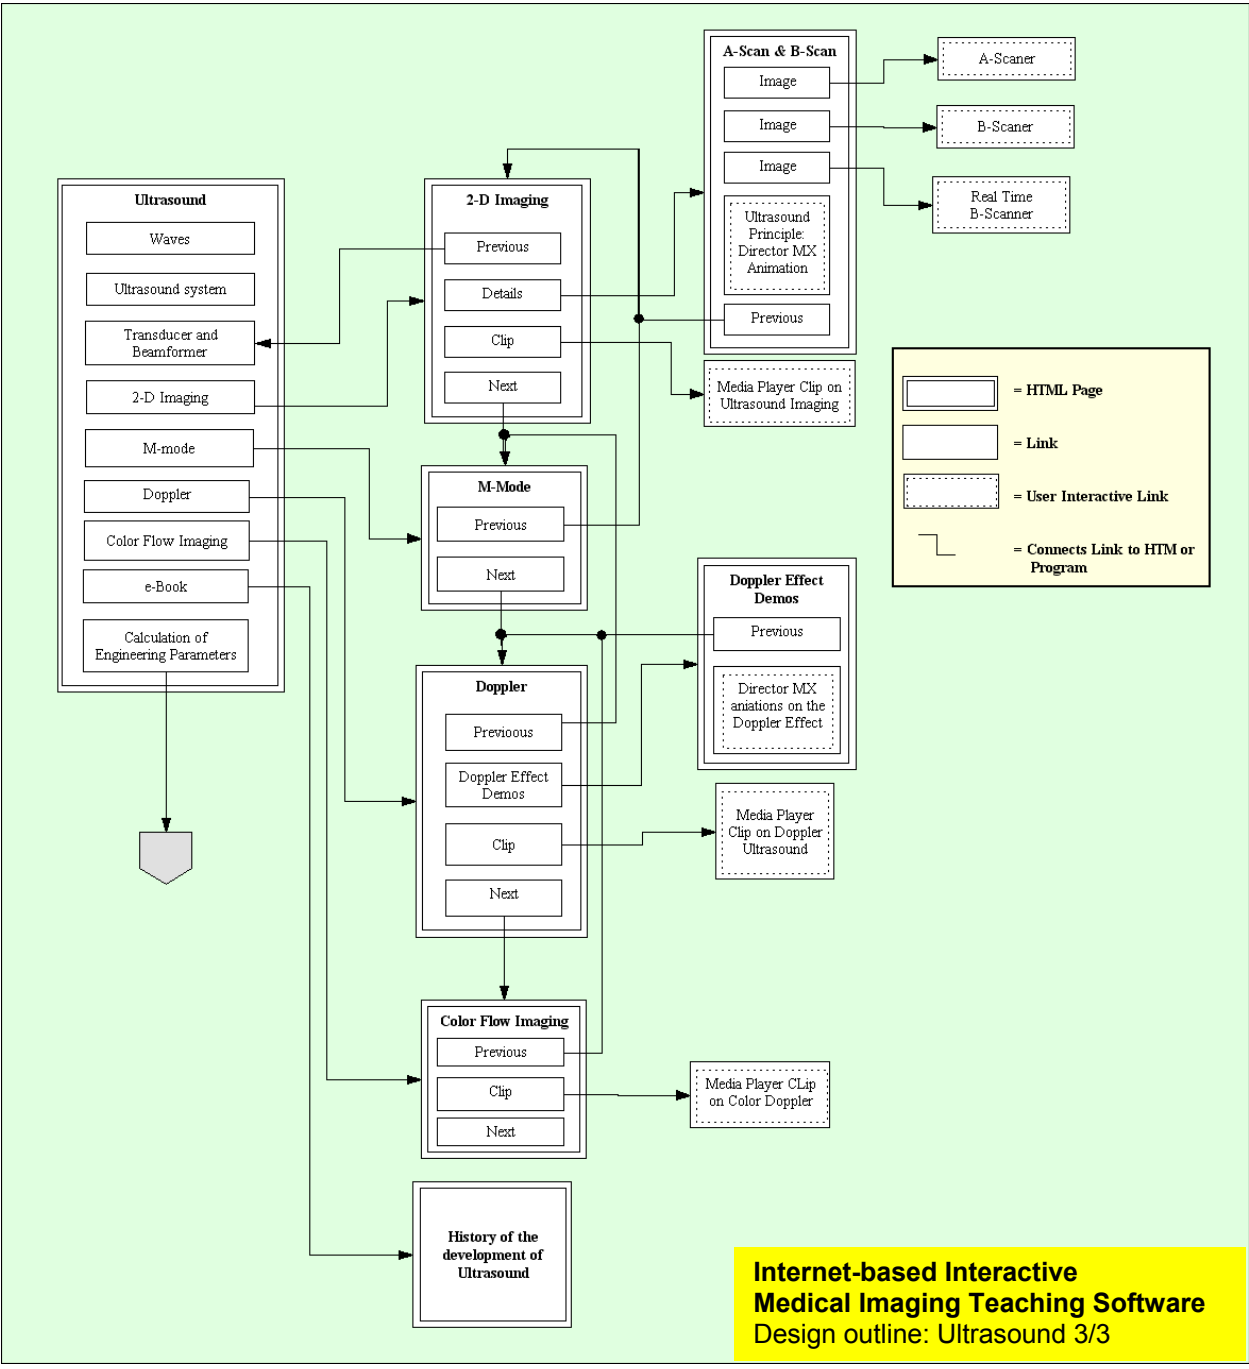

Simulation Design Flowchart

**Internet-based Interactive
Medical Imaging Teaching Software**
Design outline: X-ray 2/2

MRI Computation Flowchart

**Internet-based
Interactive
Medical Imaging
Teaching Software**
Design outline: PET 1/1

Internet-based Interactive Medical Imaging Teaching Software
 Design outline: Ultrasound 3/3